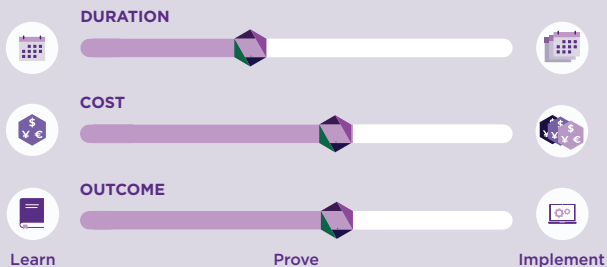

ENTERPRISE KNOWLEDGE

AI-READY CONTENT ACCELERATOR

AI solutions are only as good as the content that powers them. Without the appropriate **quality, structure, and enhancement of content**, AI tools will fail to appropriately understand it, leading to a **high risk of “hallucinations,”** as well as **distrust and frustration from your end users.** EK is an expert not just in content operations, governance, and design, but also in **advanced semantics and AI at every stage** from strategy through implementation. We will combine these unique areas of expertise to assess your content and support you to ensure your content model and style guide will provide enough context to **reduce hallucinations and improve AI initiative outcomes.**

DELIVERABLES

- ◆ AI-Ready Content Training
- ◆ Content Analysis
- ◆ Knowledge Model
- ◆ MVP Content Model
- ◆ Content Operations Expansion Plan

Scan the QR Code
to Learn More!

ENTERPRISE KNOWLEDGE

CONNECT